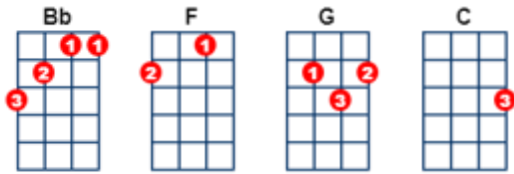

Una Paloma Blanca

<https://www.youtube.com/watch?v=R36CixklalC>

KEYS C & F George Baker Selection

NB: UNDERLINED SECTIONS

Uke & Recorders only

SINGING Starts Verse 1 on a Key Change

RECORDER: Riff 1 Trill = ^{®1} Phrase = ^{®2}

INTRO: C C

C F / / C
When the sun shines on the mountain,
 C F / / C
And the night is on the run.
 C F / / C
It's a new day, it's a new way,
 C / / G / / C^{®1} C
And I fly up to the sun.

C F / / C
When the sun shines on the mountain,
 C F / / C
And the night is on the run.
 C F / / C
It's a new day, it's a new way,
 C / / G / / C^{®1} C F F
And I fly up to the sun.

Moderately

PALOMA BLANCA

Words and Music by
HANS BOUWENS

The image shows a piano score for the song 'Paloma Blanca'. It consists of four systems of music. The first system starts with a C chord diagram and a dynamic marking of *mf*. The second system includes C, F, and C chord diagrams. The third system includes F, C, G7, and C chord diagrams. The fourth system includes a first ending bracket and an F chord diagram. The score is written in 4/4 time and features a melody in the right hand and a bass line in the left hand.

UKULELE INTRO TAB (Underlined> played twice

A -----3-0-----3-0-----

E -----0-3-0-----3-0-----0-3-0-----3-----

C -0-----0-----

G -----

When the sun shines on the mount-ains, And the night is . . . on the run